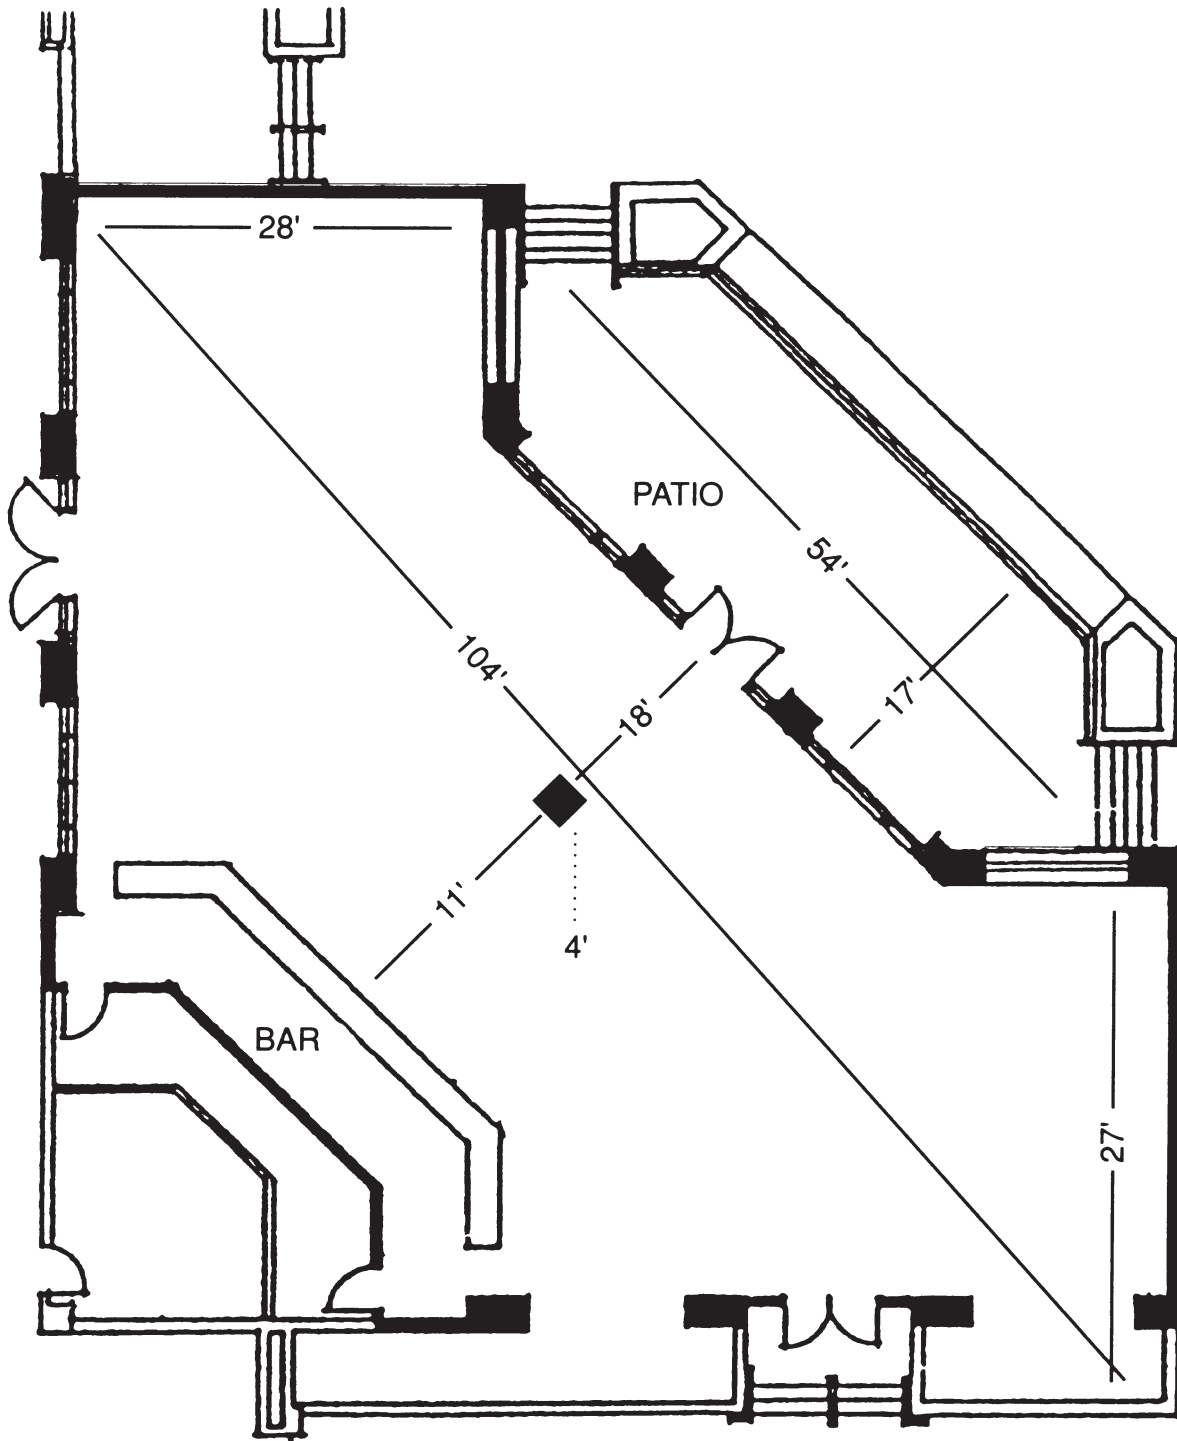

PADDOCK AREA

PADDOCK AREA

PADDOCK LOUNGE

PADDOCK SPORTS PUB

PLAZA DE MEXICO

Paddock Area

Square Feet: Approx. 22,800

Paddock Lounge

Square Feet: 3,100

Paddock Sports Pub

Square Feet: 3,100
Dining Capacity: 130
Reception Capacity: 200

Plaza De Mexico

Square Feet: Approx. 23,000