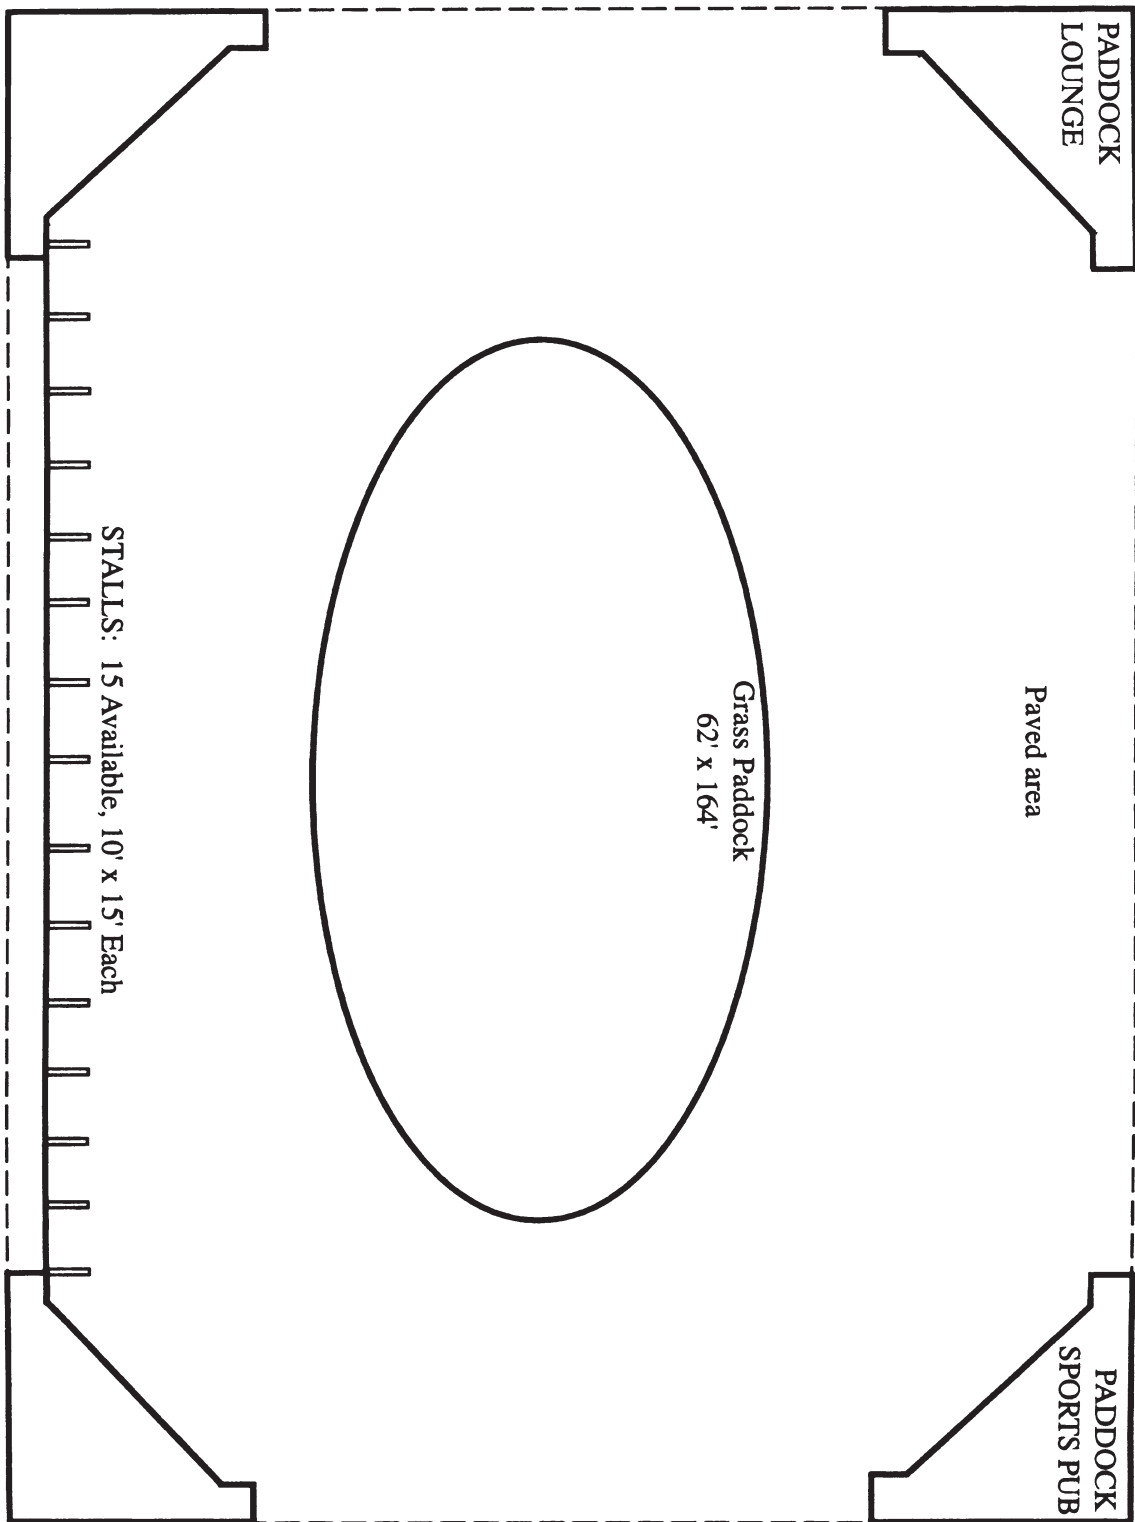

PADDOCK AREA

PADDOCK AREA

PADDOCK LOUNGE

PADDOCK SPORTS PUB

PLAZA DE MEXICO

Paddock Area

Square Feet: Approx. 22,800

Paddock Lounge

Square Feet: 3,100

Paddock Sports Pub

Square Feet: 3,100
Dining Capacity: 130
Reception Capacity: 200

Plaza De Mexico

Square Feet: Approx. 23,000