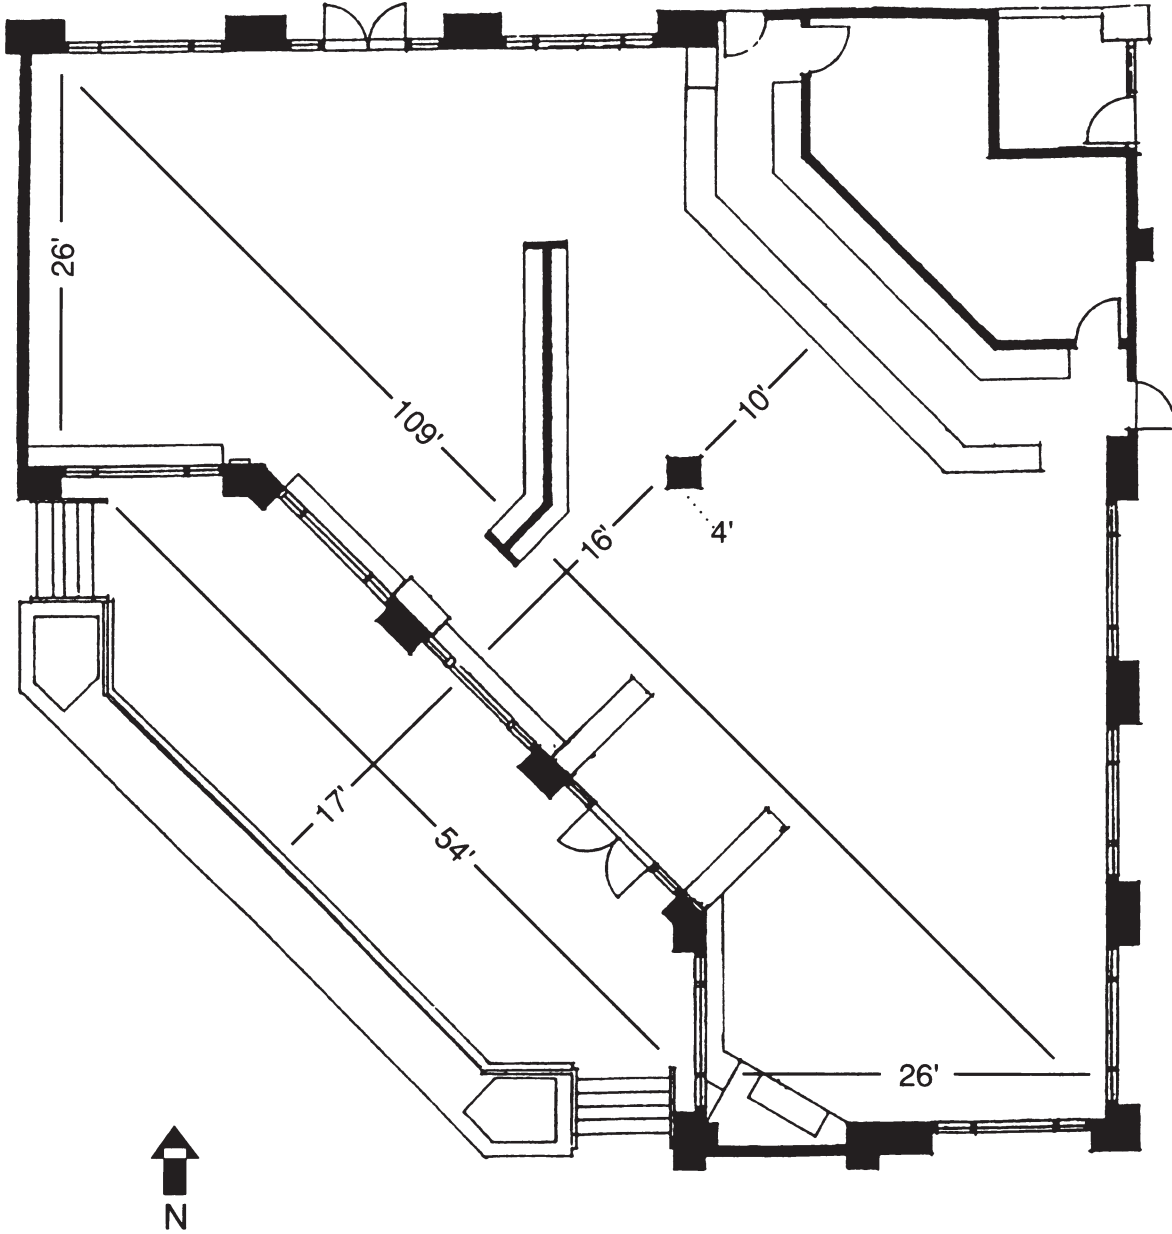

PADDOCK AREA

PADDOCK AREA

PADDOCK LOUNGE

PADDOCK SPORTS PUB

PLAZA DE MEXICO

Paddock Area

Square Feet: Approx. 22,800

Paddock Lounge

Square Feet: 3,100

Paddock Sports Pub

Square Feet: 3,100
Dining Capacity: 130
Reception Capacity: 200

Plaza De Mexico

Square Feet: Approx. 23,000